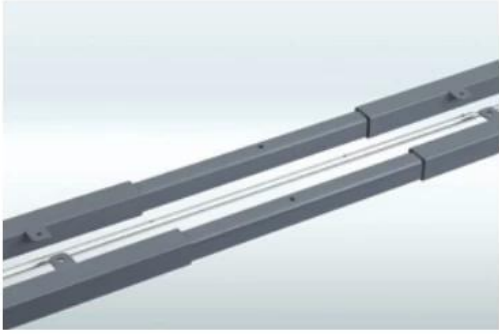

ayakta ve oturan Ayarlanabilir masaları

masa resmi Ayakta:

S5 Crank

Hand crank desk frame

Waltz professional For Health
Hand crank desk frame

Features

- 2 legs / Hand crank
- Colours can choose Black, White and silver gray
- Lifting range from 680mm-1160mm
- Frame adjust from 1100mm-1600mm
- Load capacity: 100kg / 220IBS
- Speed Max: 5mm per turn
- Feet length: 750mm / 680mm

S5 Crank Series

Hand crank desk frame

Telescoping width: 1100-1600mm

Hand cranked control desk

Height range: 680-1160mm

bizimle temas kurmaktan çekinmeyin: Tina sales2@sheetmetal-fabrication.com