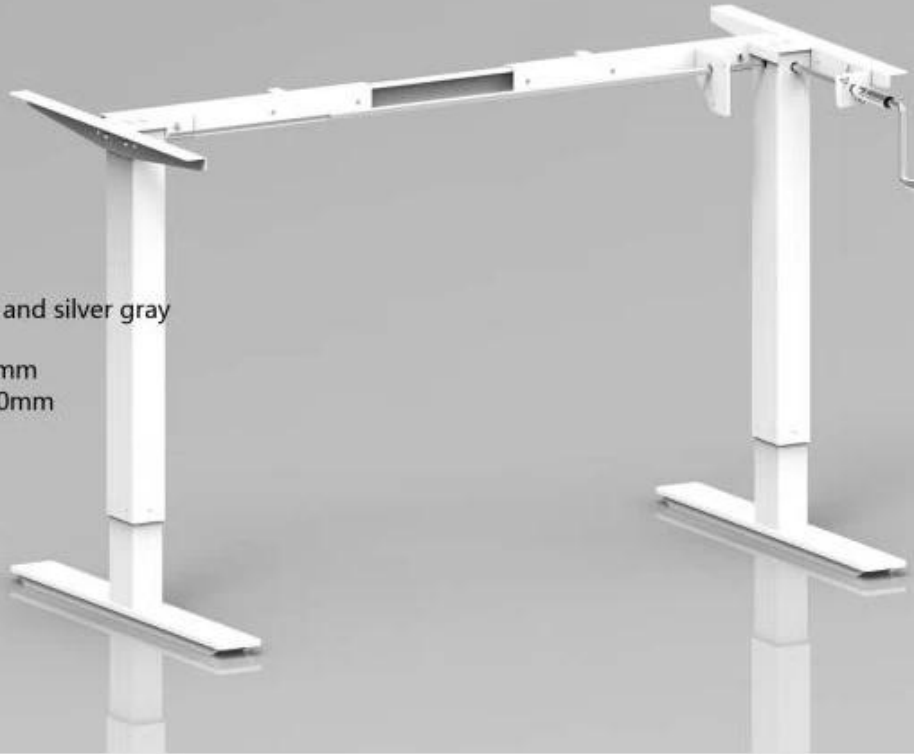

ayakta ve oturan Ayarlanabilir masaları

masa resmi Ayakta:

S5 Crank

Hand crank desk frame

Waltz professional For Health
Hand crank desk frame

Features

- 2 legs / Hand crank
- Colours can choose Black, White and silver gray
- Lifting range from 680mm-1160mm
- Frame adjust from 1100mm-1600mm
- Load capacity: 100kg / 220IBS
- Speed Max: 5mm per turn
- Feet length: 750mm / 680mm

S5 Crank Series

Hand crank desk frame

Telescoping width: 1100-1600mm

Hand cranked control desk

Height range: 680-1160mm

bizimle temas kurmaktan çekinmeyin: Tina sales2@sheetmetal-fabrication.com