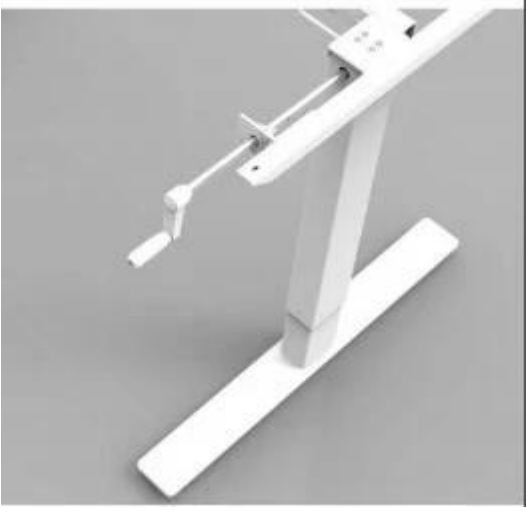

ayakta ve oturan Ayarlanabilir masaları

masa resmi Ayakta:

S5 Crank

Hand crank desk frame

Waltz professional For Health
Hand crank desk frame

Features

- 2 legs / Hand crank
- Colours can choose Black, White and silver gray
- Lifting range from 680mm-1160mm
- Frame adjust from 1100mm-1600mm
- Load capacity: 100kg / 220IBS
- Speed Max: 5mm per turn
- Feet length: 750mm / 680mm

S5 Crank Series

Hand crank desk frame

Telescoping width: 1100-1600mm

Hand cranked control desk

Height range: 680-1160mm

bizimle temas kurmaktan çekinmeyin: Tina sales2@sheetmetal-fabrication.com