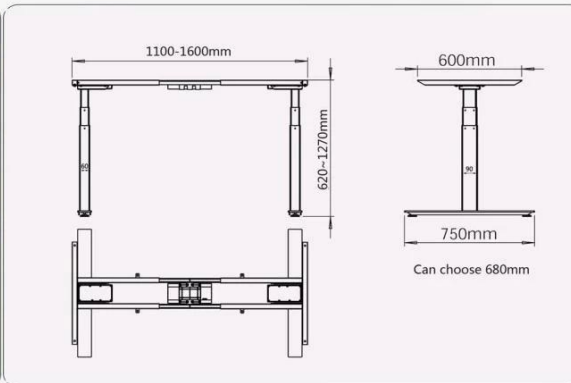

2 legs / 2 motors
Super mute motor synchronization control system
Colours can choose Black,White and silver gray
Limit Switch inside
Touch screen memory handset

Lifting range from 620mm-1270mm
Frame adjust from 1100mm-1600mm
Load capacity: 120kg / 265IBS
Full load Speed: 30mm/s

Input Voltage : AC 90V~230V can use
Output Voltage : DC 24V
Duty Cycle : Max.10%
Run into obstacles will stop

Other part:
Packing Size : 1080*270*325mm
Gross Weight : 40KG