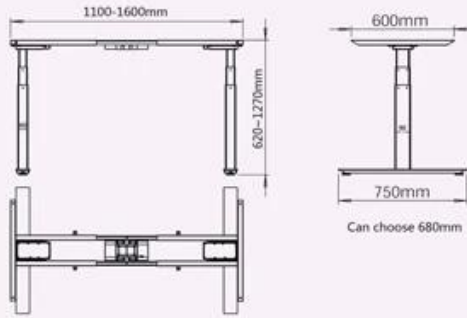

A6 Series Dual-motor Three sections

2 legs / 2 motors
Super mute motor synchronization control system
Colours can choose Black,White and silver gray
Limit Switch inside
Touch screen memory handset

Lifting range from 620mm-1270mm
Frame adjust from 1100mm-1600mm
Load capacity: 120kg / 265IBS
Full load Speed: 30mm/s

display screen

display height 620-1170mm / can choose 24.4-50.0 inches(without desktop)

- Lightly touch up/down button and hold the key to rise and low the desk height
- Press HOME button quickly release to certain height 720mm(without desktop) to the normal desk height
- M1,M2 press and hold the key in 5 seconds, and sounds "Bi" just memory this position. Press and quickly release will arrange your memory position.
- 30S no touch any button, display screen and all light shot down.
- After display screen shot down into locked, M1/,M2,HOME can' t use anyway, you should touch up or down frist, it can be use when the display screen light.
- Installation method have 2 types, if you want to amount on the desktop, The size of the hole should cut at your left or right.

Other part:
Packing Size : 1080*270*325mm
Gross Weight : 40KG