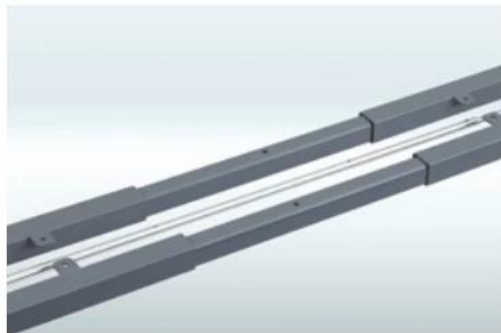

S5 Crank Hand crank desk frame

Waltz professional For Health
Hand crank desk frame

Features

- 2 legs / Hand crank
- Colours can choose Black,White and silver gray
- Lifting range from 680mm-1160mm
- Frame adjust from 1100mm-1600mm
- Load capacity: 100kg / 220IBS
- Speed Max: 5mm per turn
- Feet length: 750mm /680mm

Product Photos:

S5 Crank Series

Hand crank desk frame

Telescoping width: 1100-1600mm

Hand cranked control desk

Height range: 680-1160mm

Telescoping width makes one frame meet all size of tabletops.

Packing Photos: