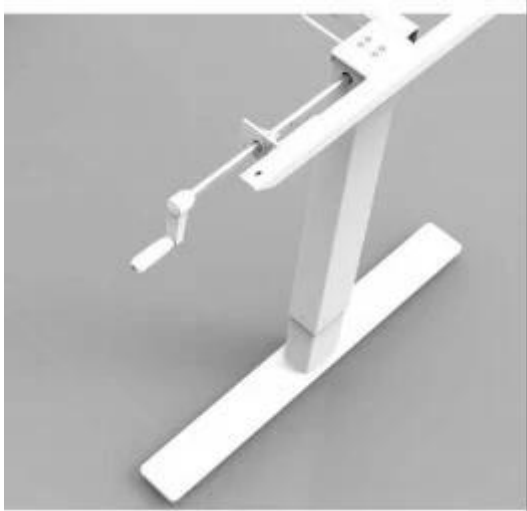

S5 Crank Hand crank desk frame

Waltz professional For Health
Hand crank desk frame

Features

- 2 legs / Hand crank
- Colours can choose Black,White and silver gray
- Lifting range from 680mm-1160mm
- Frame adjust from 1100mm-1600mm
- Load capacity: 100kg / 220IBS
- Speed Max: 5mm per turn
- Feet length: 750mm /680mm

Product Photos:

S5 Crank Series

Hand crank desk frame

Telescoping width: 1100-1600mm

Hand cranked control desk

Height range: 680-1160mm

Telescoping width makes one frame meet all size of tabletops.

Packing Photos:

W55 series crank adjustable desk

W55 series using instruction