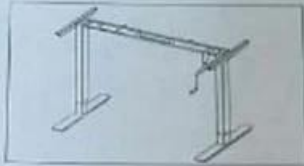

S5 Crank Hand crank desk frame

Waltz professional For Health
Hand crank desk frame

Features

- 2 legs / Hand crank
- Colours can choose Black,White and silver gray
- Lifting range from 680mm-1160mm
- Frame adjust from 1100mm-1600mm
- Load capacity: 100kg / 220IBS
- Speed Max: 5mm per turn
- Feet length: 750mm /680mm

Product Photos:

S5 Crank Series

Hand crank desk frame

Telescoping width: 1100-1600mm

Hand cranked control desk

Height range: 680-1160mm

Telescoping width makes one frame meet all size of tabletops.

Packing Photos:

W55 series crank adjustable desk

W55 series using instruction