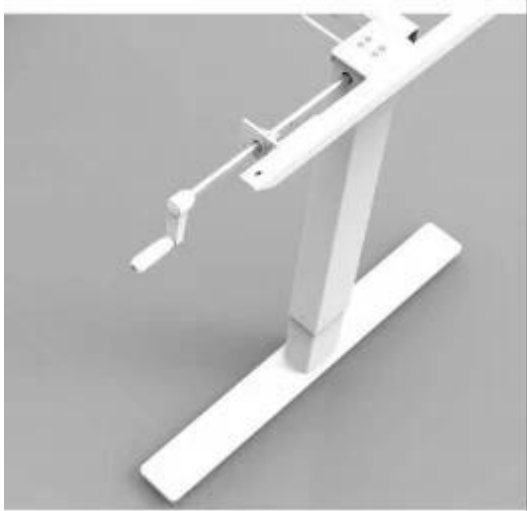

mesas ajustáveis para em pé e sentado

Estando deskimagem:

S5 Crank
Hand crank desk frame

Waltz professional For Health
Hand crank desk frame

Features

- 2 legs / Hand crank
- Colours can choose Black,White and silver gray
- Lifting range from 680mm-1160mm
- Frame adjust from 1100mm-1600mm
- Load capacity: 100kg / 220IBS
- Speed Max: 5mm per turn
- Feet length: 750mm /680mm

S5 Crank Series

Hand crank desk frame

Telescoping width: 1100-1600mm

Hand cranked control desk

Height range: 680-1160mm

Por favor, não hesite em contactar-nos: [Tina sales2@sheetmetal-fabrication.com](mailto:Tina_sales2@sheetmetal-fabrication.com)