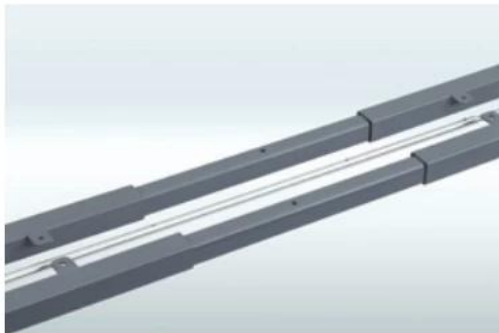

mesas ajustáveis para em pé e sentado

Estando deskimagem:

S5 Crank
Hand crank desk frame

Waltz professional For Health
Hand crank desk frame

Features

- 2 legs / Hand crank
- Colours can choose Black,White and silver gray
- Lifting range from 680mm-1160mm
- Frame adjust from 1100mm-1600mm
- Load capacity: 100kg / 220IBS
- Speed Max: 5mm per turn
- Feet length: 750mm /680mm

S5 Crank Series

Hand crank desk frame

Telescoping width: 1100-1600mm

Hand cranked control desk

Height range: 680-1160mm

Por favor, não hesite em contactar-nos: [Tina sales2@sheetmetal-fabrication.com](mailto:Tina_sales2@sheetmetal-fabrication.com)