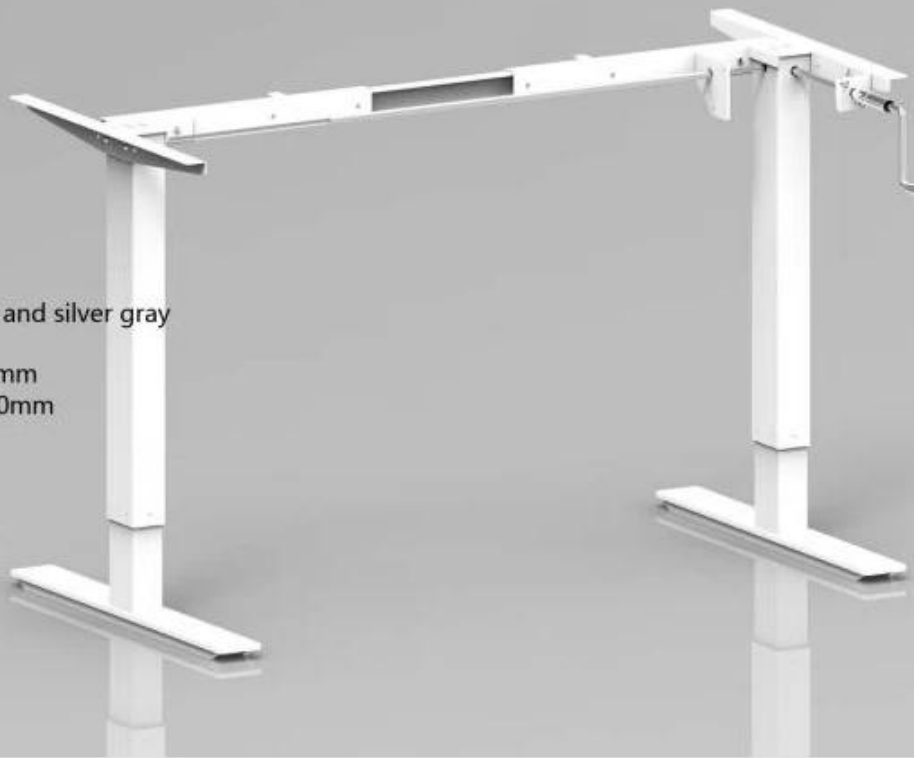

mesas ajustáveis para em pé e sentado

Estando deskimagem:

S5 Crank
Hand crank desk frame

Waltz professional For Health
Hand crank desk frame

Features

- 2 legs / Hand crank
- Colours can choose Black,White and silver gray
- Lifting range from 680mm-1160mm
- Frame adjust from 1100mm-1600mm
- Load capacity: 100kg / 220IBS
- Speed Max: 5mm per turn
- Feet length: 750mm /680mm

S5 Crank Series

Hand crank desk frame

Telescoping width: 1100-1600mm

Hand cranked control desk

Height range: 680-1160mm

Por favor, não hesite em contactar-nos: [Tina sales2@sheetmetal-fabrication.com](mailto:Tina_sales2@sheetmetal-fabrication.com)