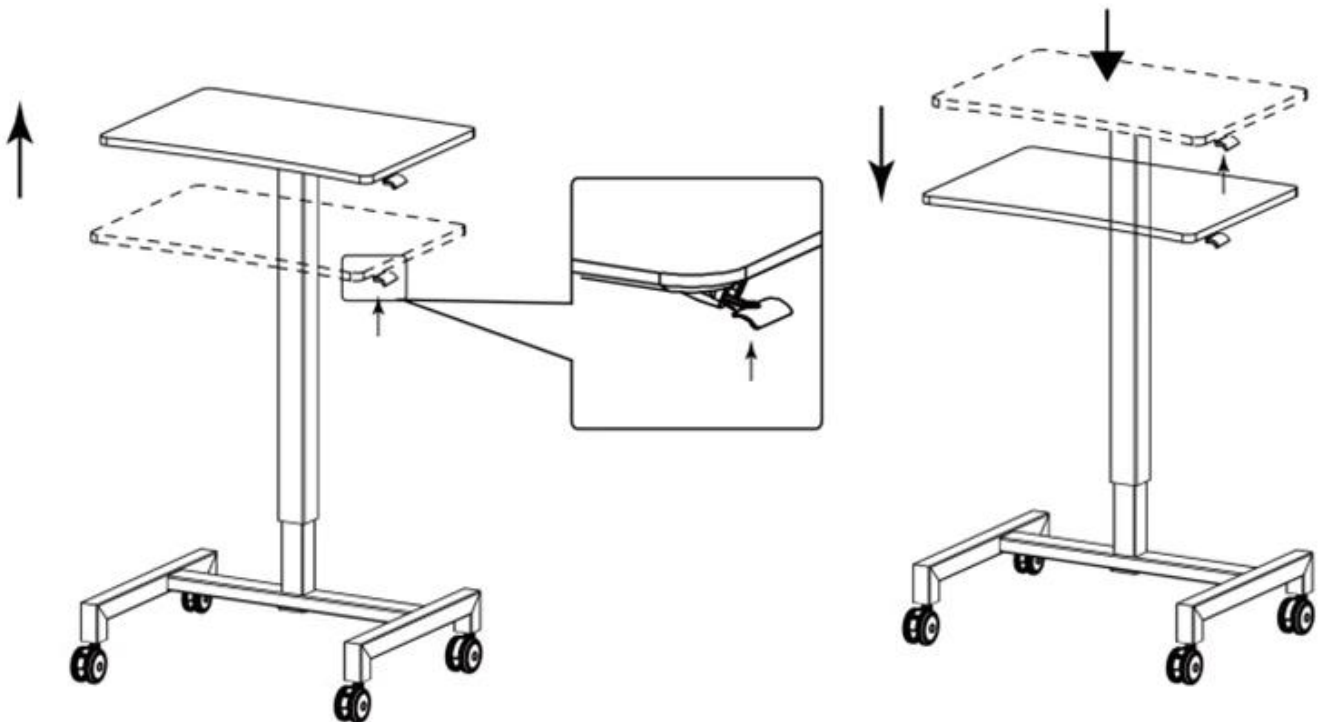

Portable Removable Adjustable Laptop Desk/Stand/Table adjustable laptop stand for bed

Model Number	HDR-QD-MX260
Frame Material	Cold Rolled Steel/Q235
Height range	750-1155mm
legs size	700*460mm
Load capacity	8kg
Frame Color	Black□white□gray
Base height	80mm
Desktop material	MDF+PVC
Desktop size	690*480*18mm
Desktop color	black□white□wood grain
Gross weight	18KG
Packaging size	800*540*135mm
Leg configuration	2 universal locking PU pulley

# Operating Manual

Attention: it is recommended not to exceed a maximum of 8KG on desk top to allow for easy lifting.

Lift the paddle for lifting the table top.

Lift the paddle and press the table top for downward operation.