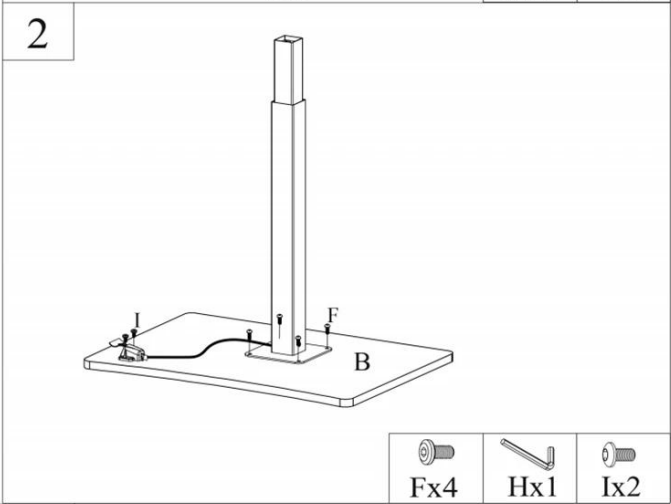

Portable Removable Adjustable Laptop Desk/Stand/Table adjustable laptop stand for bed

Model Number	HDR-QD-MX260
Frame Material	Cold Rolled Steel/Q235
Height range	750-1155mm
legs size	700*460mm
Load capacity	8kg
Frame Color	Black□white□gray
Base height	80mm
Desktop material	MDF+PVC
Desktop size	690*480*18mm
Desktop color	black□white□wood grain
Gross weight	18KG
Packaging size	800*540*135mm
Leg configuration	2 universal locking PU pulley

	Hx3			Kx1	10MM
	Ex5	M6x20mm		Fx5	M6X16mm
	Gx5	M6x60mm		Hx1	4MM
	Ix2	M6x10 mm		Jx1	12MM
	Lx2			Mx2	