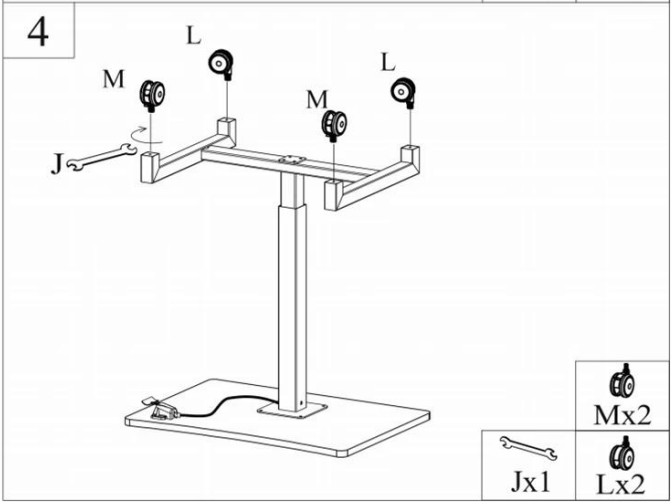

Portable Removable Adjustable Laptop Desk/Stand/Table adjustable laptop stand for bed

Model Number	HDR-QD-MX260
Frame Material	Cold Rolled Steel/Q235
Height range	750-1155mm
legs size	700*460mm
Load capacity	8kg
Frame Color	Black□white□gray
Base height	80mm
Desktop material	MDF+PVC
Desktop size	690*480*18mm
Desktop color	black□white□wood grain
Gross weight	18KG
Packaging size	800*540*135mm
Leg configuration	2 universal locking PU pulley

# Operating Manual

Attention: it is recommended not to exceed a maximum of 8KG on desk top to allow for easy lifting.

Lift the paddle for lifting the table top.

Lift the paddle and press the table top for downward operation.

	Hx3			Kx1	10MM
	Ex5	M6x20mm		Fx5	M6X16mm
	Gx5	M6x60mm		Hx1	4MM
	Ix2	M6x10 mm		Jx1	12MM
	Lx2			Mx2	