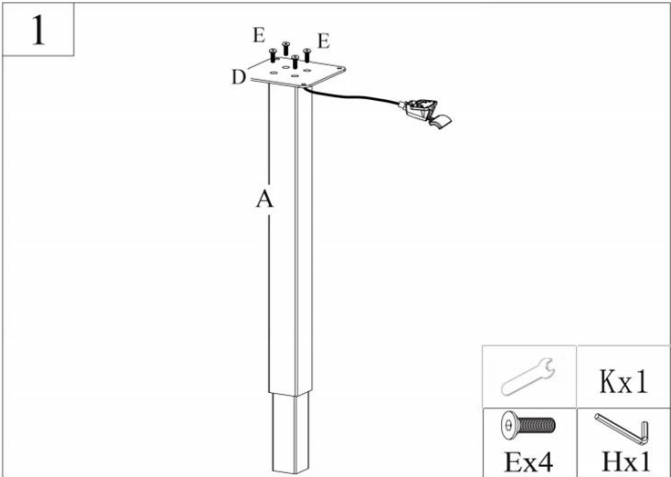

Portable Removable Adjustable Laptop Desk/Stand/Table adjustable laptop stand for bed

Model Number	HDR-QD-MX260
Frame Material	Cold Rolled Steel/Q235
Height range	750-1155mm
legs size	700*460mm
Load capacity	8kg
Frame Color	Black□white□gray
Base height	80mm
Desktop material	MDF+PVC
Desktop size	690*480*18mm
Desktop color	black□white□wood grain
Gross weight	18KG
Packaging size	800*540*135mm
Leg configuration	2 universal locking PU pulley

	Hx3			Kx1	10MM
	Ex5	M6x20mm		Fx5	M6X16mm
	Gx5	M6x60mm		Hx1	4MM
	Ix2	M6x10 mm		Jx1	12MM
	Lx2			Mx2	