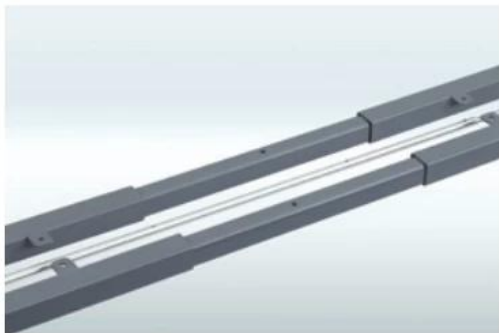

S5 Crank Hand crank desk frame

Waltz professional For Health
Hand crank desk frame

Features

- 2 legs / Hand crank
- Colours can choose Black,White and silver gray
- Lifting range from 680mm-1160mm
- Frame adjust from 1100mm-1600mm
- Load capacity: 100kg / 220IBS
- Speed Max: 5mm per turn
- Feet length: 750mm /680mm

Product Photos:

S5 Crank Series

Hand crank desk frame

Telescoping width: 1100-1600mm

Hand cranked control desk

Height range: 680-1160mm

Telescoping width makes one frame meet all size of tabletops.

Packing Photos: