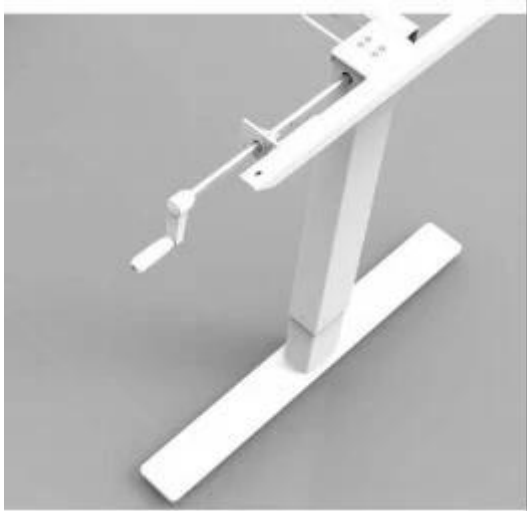

S5 Crank Hand crank desk frame

Waltz professional For Health
Hand crank desk frame

Features

- 2 legs / Hand crank
- Colours can choose Black,White and silver gray
- Lifting range from 680mm-1160mm
- Frame adjust from 1100mm-1600mm
- Load capacity: 100kg / 220IBS
- Speed Max: 5mm per turn
- Feet length: 750mm /680mm

Product Photos:

S5 Crank Series

Hand crank desk frame

Telescoping width: 1100-1600mm

Hand cranked control desk

Height range: 680-1160mm

Telescoping width makes one frame meet all size of tabletops.

Packing Photos: