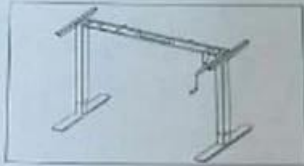

W55 series crank adjustable desk

W55 series using instruction