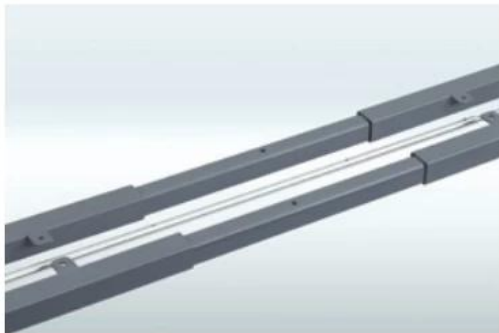

## Adjustable desks for standing and sitting

.....

Standing desk picture:

**S5 Crank**  
**Hand crank desk frame**

Waltz professional For Health  
Hand crank desk frame

**Features**

- 2 legs / Hand crank
- Colours can choose Black,White and silver gray
- Lifting range from 680mm-1160mm
- Frame adjust from 1100mm-1600mm
- Load capacity: 100kg / 220IBS
- Speed Max: 5mm per turn
- Feet length: 750mm /680mm

## S5 Crank Series

Hand crank desk frame

Telescoping width: 1100-1600mm

Hand cranked control desk

Height range: 680-1160mm

Please feel free to contact us: [Tina sales2@sheetmetal-fabrication.com](mailto:Tina_sales2@sheetmetal-fabrication.com)