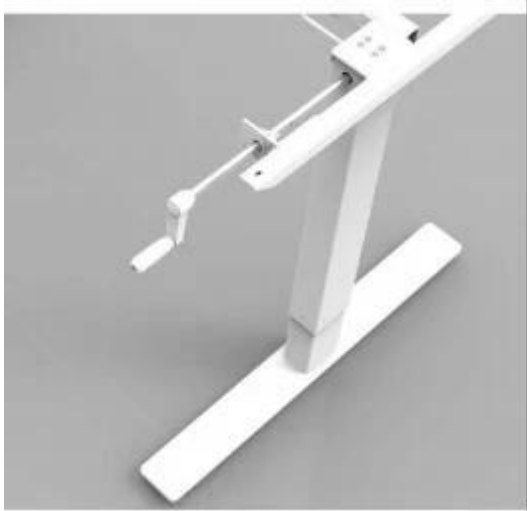

## Adjustable desks for standing and sitting

.....

Standing desk picture:

**S5 Crank**  
**Hand crank desk frame**

Waltz professional For Health  
Hand crank desk frame

**Features**

- 2 legs / Hand crank
- Colours can choose Black,White and silver gray
- Lifting range from 680mm-1160mm
- Frame adjust from 1100mm-1600mm
- Load capacity: 100kg / 220IBS
- Speed Max: 5mm per turn
- Feet length: 750mm /680mm

## S5 Crank Series

Hand crank desk frame

Telescoping width: 1100-1600mm

Hand cranked control desk

Height range: 680-1160mm

Please feel free to contact us: [Tina sales2@sheetmetal-fabrication.com](mailto:Tina_sales2@sheetmetal-fabrication.com)