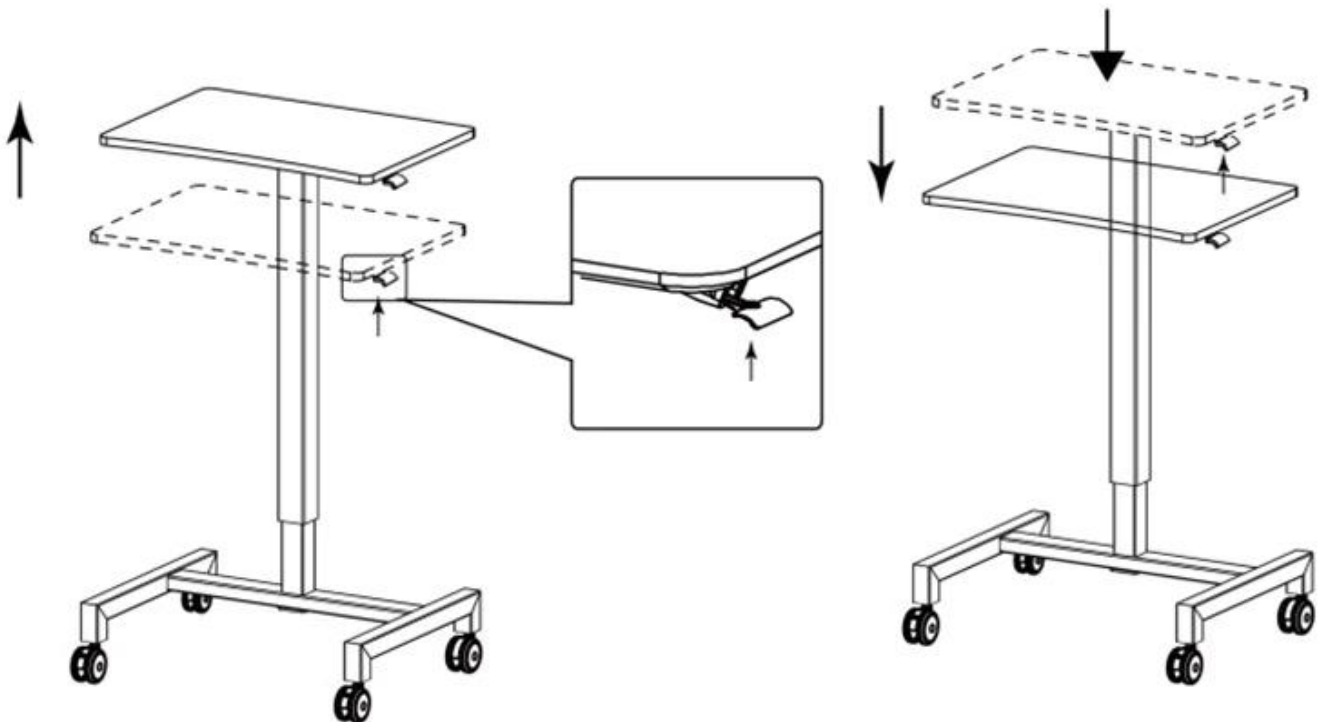

Portable Removable Adjustable Laptop Desk/Stand/Table adjustable laptop stand for bed

Model Number	HDR-QD-MX260
Frame Material	Cold Rolled Steel/Q235
Height range	750-1155mm
legs size	700*460mm
Load capacity	8kg
Frame Color	Black□white□gray
Base height	80mm
Desktop material	MDF+PVC
Desktop size	690*480*18mm
Desktop color	black□white□wood grain
Gross weight	18KG
Packaging size	800*540*135mm
Leg configuration	2 universal locking PU pulley

# Operating Manual

Attention: it is recommended not to exceed a maximum of 8KG on desk top to allow for easy lifting.

Lift the paddle for lifting the table top.

Lift the paddle and press the table top for downward operation.