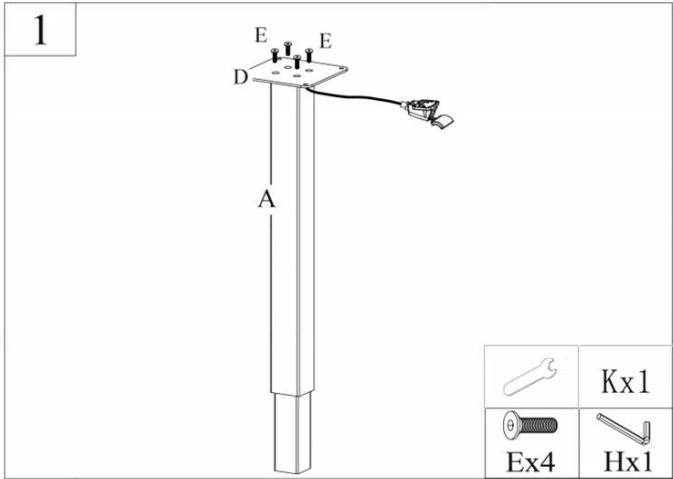

Portable Removable Adjustable Laptop Desk/Stand/Table adjustable laptop stand for bed

Model Number	HDR-QD-MX260
Frame Material	Cold Rolled Steel/Q235
Height range	750-1155mm
legs size	700*460mm
Load capacity	8kg
Frame Color	Black□white□gray
Base height	80mm
Desktop material	MDF+PVC
Desktop size	690*480*18mm
Desktop color	black□white□wood grain
Gross weight	18KG
Packaging size	800*540*135mm
Leg configuration	2 universal locking PU pulley

	Hx3			Kx1	10MM
	Ex5	M6x20mm		Fx5	M6X16mm
	Gx5	M6x60mm		Hx1	4MM
	Ix2	M6x10 mm		Jx1	12MM
	Lx2			Mx2	