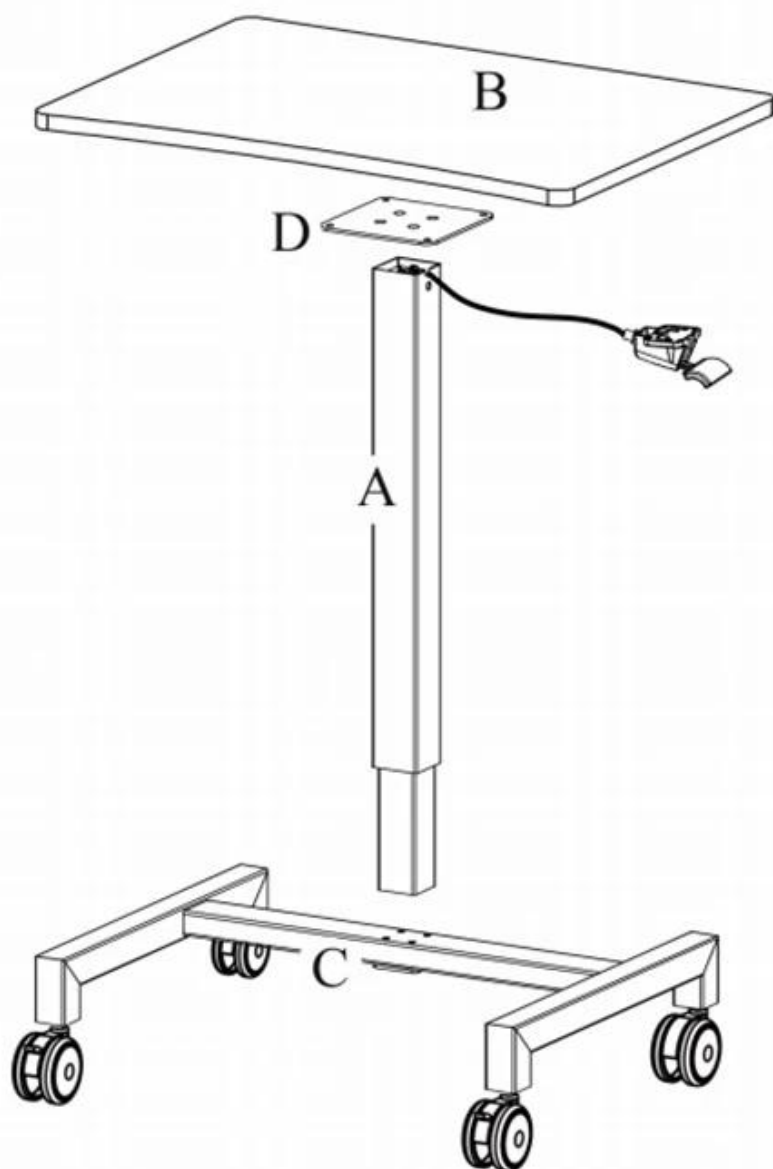

Portable Removable Adjustable Laptop Desk/Stand/Table adjustable laptop stand for bed

Model Number	HDR-QD-MX260
Frame Material	Cold Rolled Steel/Q235
Height range	750-1155mm
legs size	700*460mm
Load capacity	8kg
Frame Color	Black□white□gray
Base height	80mm
Desktop material	MDF+PVC
Desktop size	690*480*18mm
Desktop color	black□white□wood grain
Gross weight	18KG
Packaging size	800*540*135mm
Leg configuration	2 universal locking PU pulley

# Operating Manual

Attention: it is recommended not to exceed a maximum of 8KG on desk top to allow for easy lifting.

Lift the paddle for lifting the table top.

Lift the paddle and press the table top for downward operation.