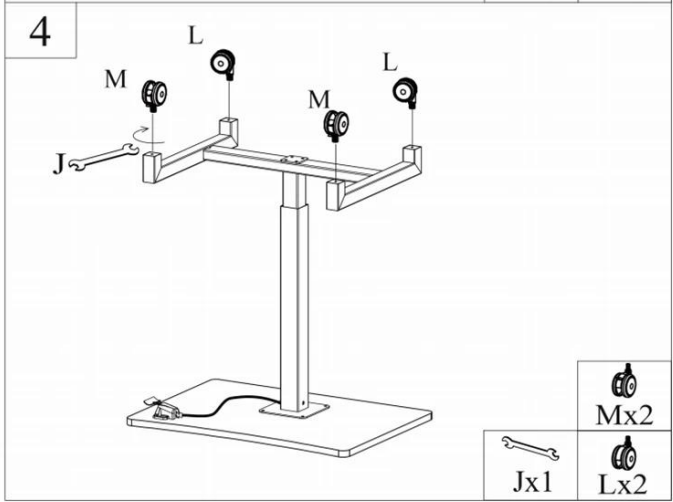

Portable Removable Adjustable Laptop Desk/Stand/Table adjustable laptop stand for bed

Model Number	HDR-QD-MX260
Frame Material	Cold Rolled Steel/Q235
Height range	750-1155mm
legs size	700*460mm
Load capacity	8kg
Frame Color	Black□white□gray
Base height	80mm
Desktop material	MDF+PVC
Desktop size	690*480*18mm
Desktop color	black□white□wood grain
Gross weight	18KG
Packaging size	800*540*135mm
Leg configuration	2 universal locking PU pulley

# Operating Manual

Attention: it is recommended not to exceed a maximum of 8KG on desk top to allow for easy lifting.

Lift the paddle for lifting the table top.

Lift the paddle and press the table top for downward operation.

	Hx3			Kx1	10MM
	Ex5	M6x20mm		Fx5	M6X16mm
	Gx5	M6x60mm		Hx1	4MM
	Ix2	M6x10 mm		Jx1	12MM
	Lx2			Mx2	