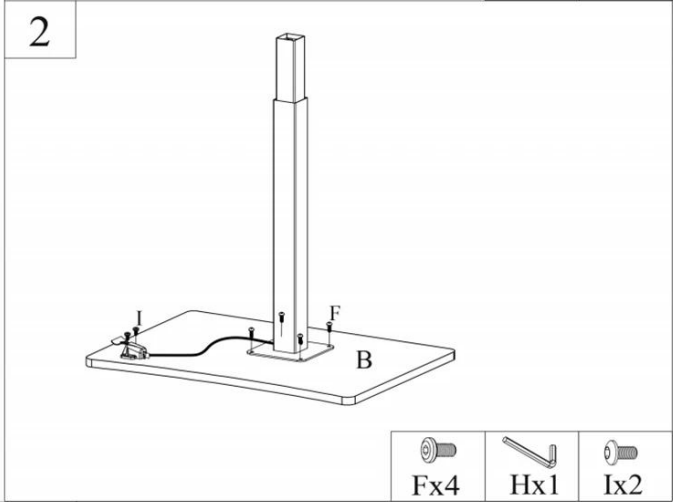

Portable Removable Adjustable Laptop Desk/Stand/Table adjustable laptop stand for bed

Model Number	HDR-QD-MX260
Frame Material	Cold Rolled Steel/Q235
Height range	750-1155mm
legs size	700*460mm
Load capacity	8kg
Frame Color	Black□white□gray
Base height	80mm
Desktop material	MDF+PVC
Desktop size	690*480*18mm
Desktop color	black□white□wood grain
Gross weight	18KG
Packaging size	800*540*135mm
Leg configuration	2 universal locking PU pulley

	Hx3			Kx1	10MM
	Ex5	M6x20mm		Fx5	M6X16mm
	Gx5	M6x60mm		Hx1	4MM
	Ix2	M6x10 mm		Jx1	12MM
	Lx2			Mx2	