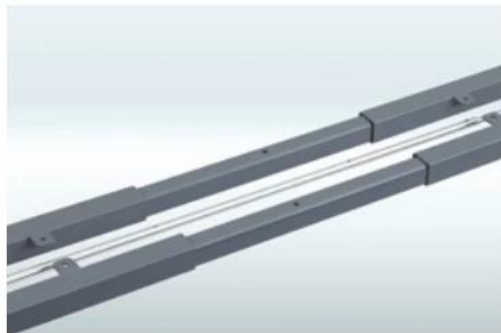

## S5 Crank Hand crank desk frame

Waltz professional For Health  
Hand crank desk frame

### Features

- 2 legs / Hand crank
- Colours can choose Black,White and silver gray
- Lifting range from 680mm-1160mm
- Frame adjust from 1100mm-1600mm
- Load capacity: 100kg / 220IBS
- Speed Max: 5mm per turn
- Feet length: 750mm /680mm

## S5 Crank Series

Hand crank desk frame

Telescoping width: 1100-1600mm

Hand cranked control desk

Height range: 680-1160mm

Telescoping width makes one frame meet all size of tabletops.

**Packing Photos:**

W55 series crank adjustable desk