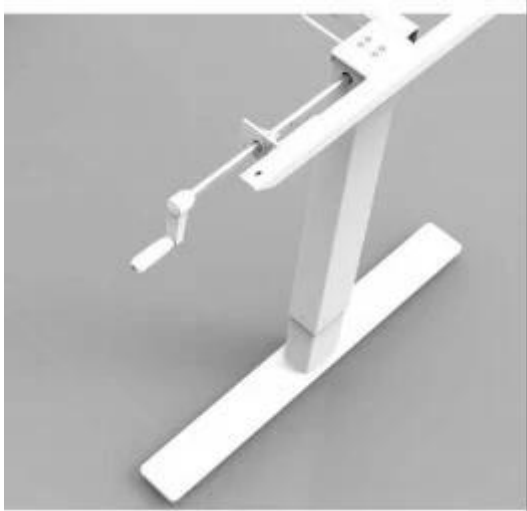

## S5 Crank Hand crank desk frame

Waltz professional For Health  
Hand crank desk frame

### Features

- 2 legs / Hand crank
- Colours can choose Black,White and silver gray
- Lifting range from 680mm-1160mm
- Frame adjust from 1100mm-1600mm
- Load capacity: 100kg / 220IBS
- Speed Max: 5mm per turn
- Feet length: 750mm /680mm

## S5 Crank Series

Hand crank desk frame

Telescoping width: 1100-1600mm

Hand cranked control desk

Height range: 680-1160mm

Telescoping width makes one frame meet all size of tabletops.

**Packing Photos:**

W55 series crank adjustable desk