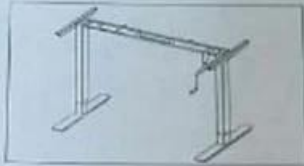

### Features

- 2 legs / Hand crank
- Colours can choose Black,White and silver gray
- Lifting range from 680mm-1160mm
- Frame adjust from 1100mm-1600mm
- Load capacity: 100kg / 220IBS
- Speed Max: 5mm per turn
- Feet length: 750mm /680mm

## S5 Crank Series

Hand crank desk frame

Telescoping width: 1100-1600mm

Hand cranked control desk

Height range: 680-1160mm

Telescoping width makes one frame meet all size of tabletops.

**Packing Photos:**

W55 series crank adjustable desk