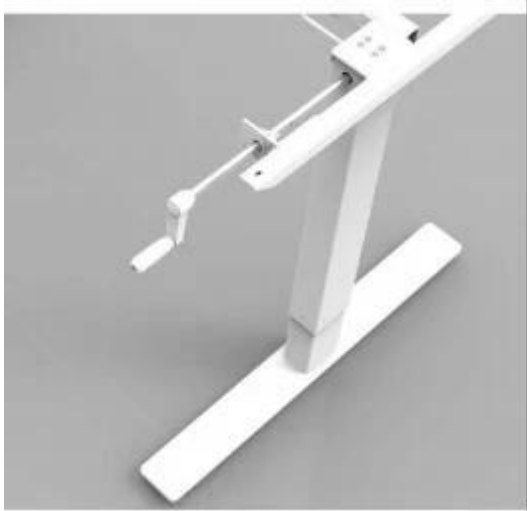

### Hand crank desk frame

Waltz professional For Health  
Hand crank desk frame

#### Features

- 2 legs / Hand crank
- Colours can choose Black,White and silver gray
- Lifting range from 680mm-1160mm
- Frame adjust from 1100mm-1600mm
- Load capacity: 100kg / 220IBS
- Speed Max: 5mm per turn
- Feet length: 750mm /680mm

## S5 Crank Series

Hand crank desk frame

Telescoping width: 1100-1600mm

Hand cranked control desk

Height range: 680-1160mm

Neem dan gerust contact met ons op: [Tina sales2@sheetmetal-fabrication.com](mailto:Tina_sales2@sheetmetal-fabrication.com)