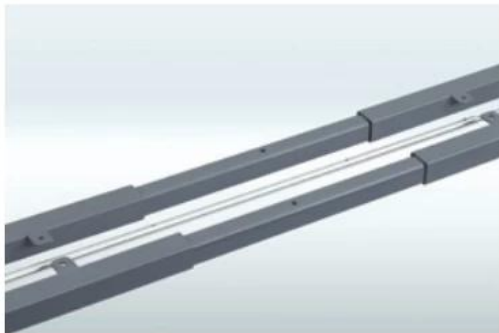

#### Features

- 2 legs / Hand crank
- Colours can choose Black,White and silver gray
- Lifting range from 680mm-1160mm
- Frame adjust from 1100mm-1600mm
- Load capacity: 100kg / 220IBS
- Speed Max: 5mm per turn
- Feet length: 750mm /680mm

## S5 Crank Series

Hand crank desk frame

Telescoping width: 1100-1600mm

Hand cranked control desk

Height range: 680-1160mm

Neem dan gerust contact met ons op: [Tina sales2@sheetmetal-fabrication.com](mailto:Tina_sales2@sheetmetal-fabrication.com)