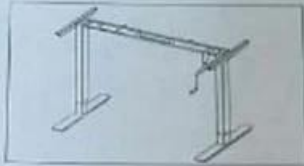

S5 Crank Hand crank desk frame

Waltz professional For Health
Hand crank desk frame

Features

- 2 legs / Hand crank
- Colours can choose Black, White and silver gray
- Lifting range from 680mm-1160mm
- Frame adjust from 1100mm-1600mm
- Load capacity: 100kg / 220IBS
- Speed Max: 5mm per turn
- Feet length: 750mm /680mm

Product Photos:

S5 Crank Series

Hand crank desk frame

Telescoping width: 1100-1600mm

Hand cranked control desk

Height range: 680-1160mm

Telescoping width makes one frame meet all size of tabletops.

Packing Photos:

W55 series crank adjustable desk

W55 series using instruction