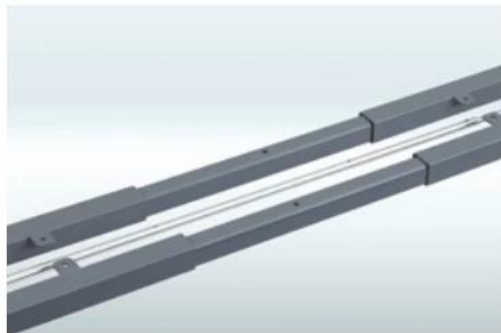

S5 Crank Hand crank desk frame

Waltz professional For Health
Hand crank desk frame

Features

- 2 legs / Hand crank
- Colours can choose Black, White and silver gray
- Lifting range from 680mm-1160mm
- Frame adjust from 1100mm-1600mm
- Load capacity: 100kg / 220IBS
- Speed Max: 5mm per turn
- Feet length: 750mm /680mm

Product Photos:

S5 Crank Series

Hand crank desk frame

Telescoping width: 1100-1600mm

Hand cranked control desk

Height range: 680-1160mm

Telescoping width makes one frame meet all size of tabletops.

Packing Photos: