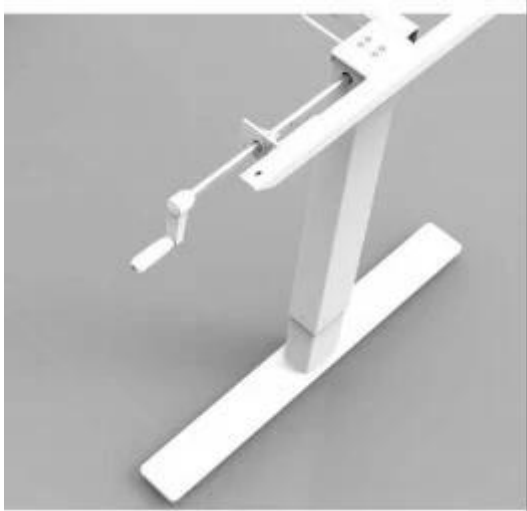

S5 Crank Hand crank desk frame

Waltz professional For Health
Hand crank desk frame

Features

- 2 legs / Hand crank
- Colours can choose Black, White and silver gray
- Lifting range from 680mm-1160mm
- Frame adjust from 1100mm-1600mm
- Load capacity: 100kg / 220IBS
- Speed Max: 5mm per turn
- Feet length: 750mm /680mm

Product Photos:

S5 Crank Series

Hand crank desk frame

Telescoping width: 1100-1600mm

Hand cranked control desk

Height range: 680-1160mm

Telescoping width makes one frame meet all size of tabletops.

Packing Photos:

W55 series crank adjustable desk

W55 series using instruction