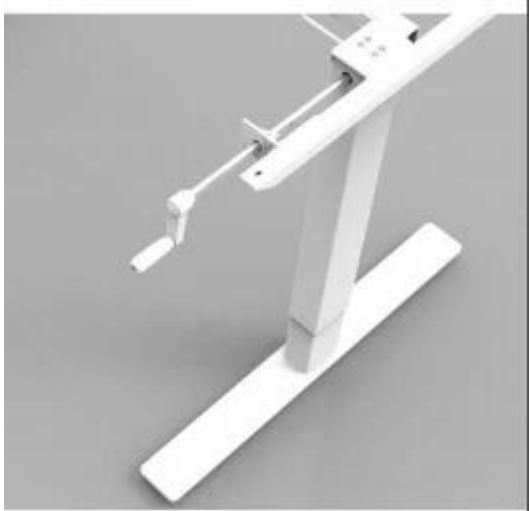

## S5 Crank Hand crank desk frame

Waltz professional For Health  
Hand crank desk frame

### Features

- 2 legs / Hand crank
- Colours can choose Black,White and silver gray
- Lifting range from 680mm-1160mm
- Frame adjust from 1100mm-1600mm
- Load capacity: 100kg / 220IBS
- Speed Max: 5mm per turn
- Feet length: 750mm /680mm

## S5 Crank Series

Hand crank desk frame

Telescoping width: 1100-1600mm

Hand cranked control desk

Height range: 680-1160mm

sales2@sheetmetal-fabrication.com