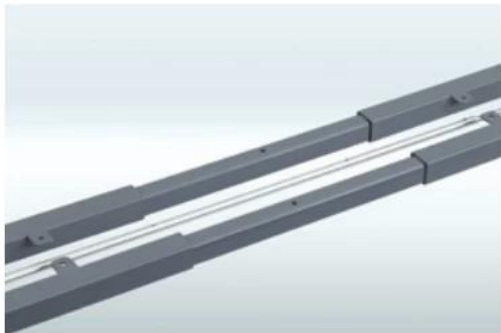

## S5 Crank Hand crank desk frame

Waltz professional For Health  
Hand crank desk frame

### Features

- 2 legs / Hand crank
- Colours can choose Black,White and silver gray
- Lifting range from 680mm-1160mm
- Frame adjust from 1100mm-1600mm
- Load capacity: 100kg / 220IBS
- Speed Max: 5mm per turn
- Feet length: 750mm /680mm

## S5 Crank Series

Hand crank desk frame

Telescoping width: 1100-1600mm

Hand cranked control desk

Height range: 680-1160mm

sales2@sheetmetal-fabrication.com