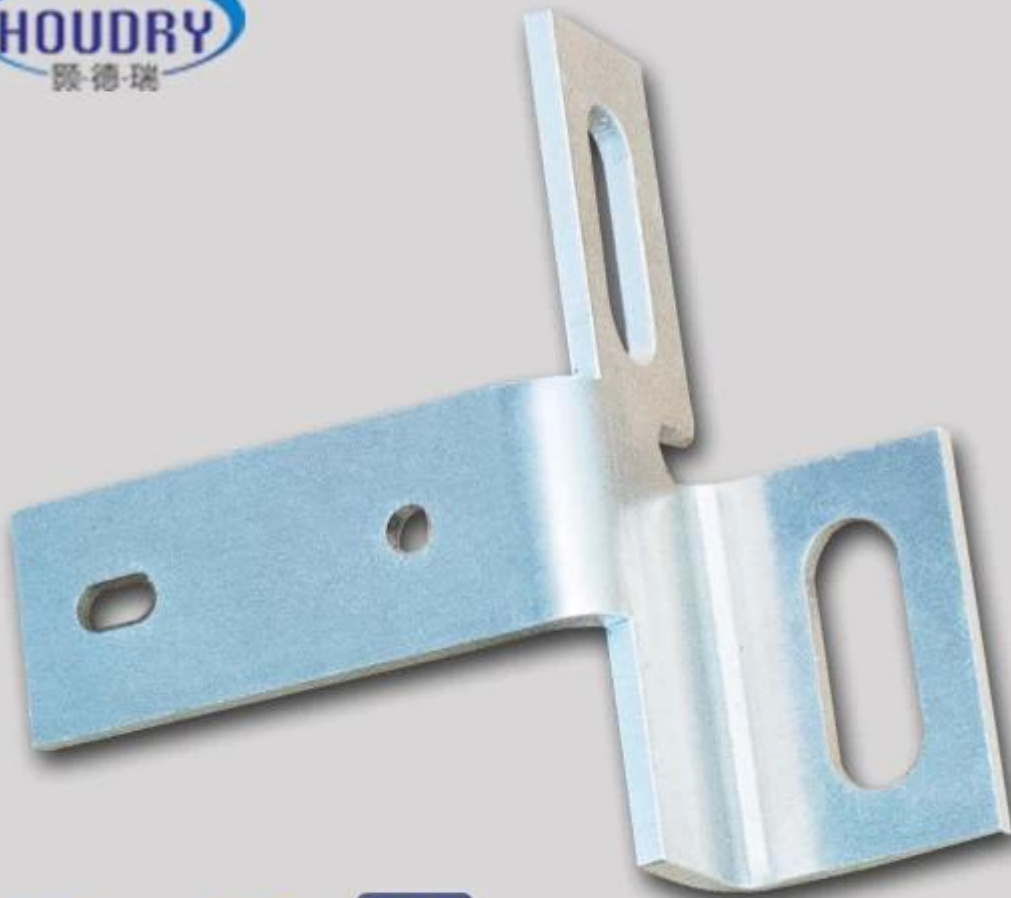

SOLAX
POWER

□□□□□□□□

3 damage

1

2 VIP 24

3 300

A PVG+

Q OEM