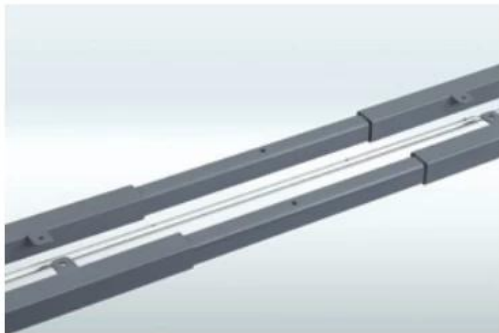

Telescoping width: 1100-1600mm