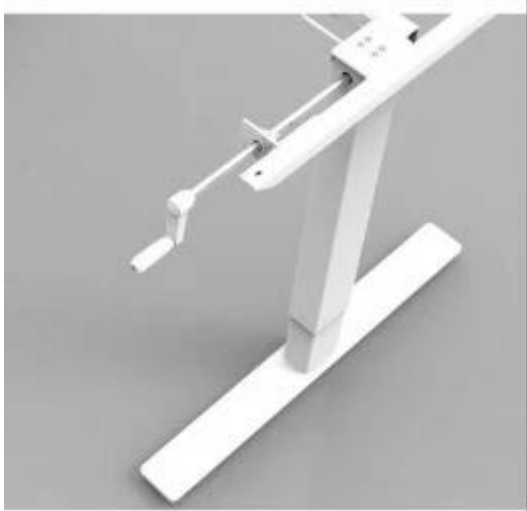

## scrivanie regolabili per piedi e seduti

In piedi immagine scrivania:

### Hand crank desk frame

Waltz professional For Health  
Hand crank desk frame

#### Features

- 2 legs / Hand crank
- Colours can choose Black, White and silver gray
- Lifting range from 680mm-1160mm
- Frame adjust from 1100mm-1600mm
- Load capacity: 100kg / 220IBS
- Speed Max: 5mm per turn
- Feet length: 750mm / 680mm

## S5 Crank Series

Hand crank desk frame

Telescoping width: 1100-1600mm

Hand cranked control desk

Height range: 680-1160mm

Non esitate a contattarci: Tina [sales2@sheetmetal-fabrication.com](mailto:sales2@sheetmetal-fabrication.com)