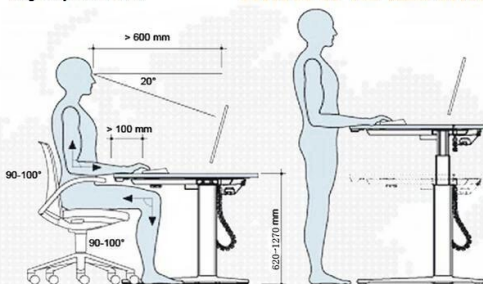

Avoid The Harmful Long-Term

Effects Of Too Much Sitting

Height adjustable desk

Standing desk ergonomics - Filed under: Productivity