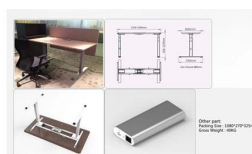

A6 series parameter instructions

A6 Series Dual-motor Three-section