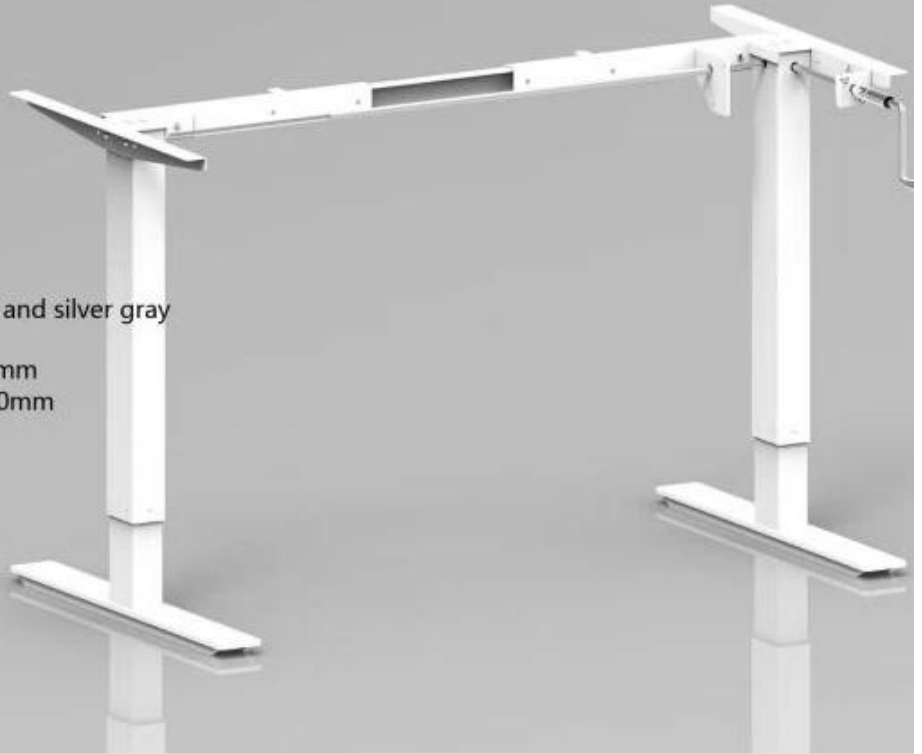


.....

□□□□□□ □□□□□□ □□□□□□:

S5 Crank Hand crank desk frame

Waltz professional For Health
Hand crank desk frame

Features

- 2 legs / Hand crank
- Colours can choose Black,White and silver gray
- Lifting range from 680mm-1160mm
- Frame adjust from 1100mm-1600mm
- Load capacity: 100kg / 220IBS
- Speed Max: 5mm per turn
- Feet length: 750mm /680mm

S5 Crank Series

Hand crank desk frame

Telescoping width: 1100-1600mm

Hand cranked control desk

Height range: 680-1160mm

For more information, please contact us at sales2@sheetmetal-fabrication.com