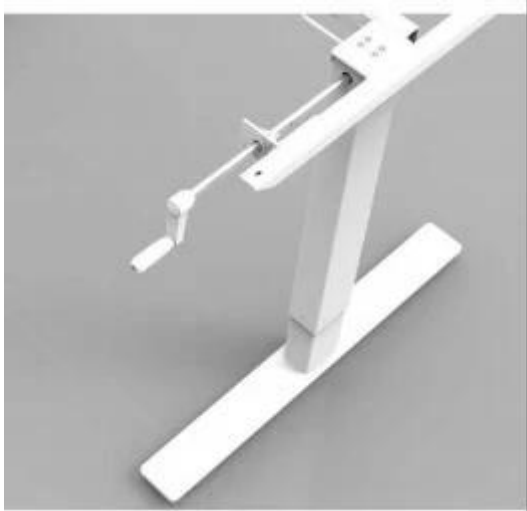


.....

□□□□□□ □□□□□□ □□□□□□:

S5 Crank Hand crank desk frame

Waltz professional For Health
Hand crank desk frame

Features

- 2 legs / Hand crank
- Colours can choose Black,White and silver gray
- Lifting range from 680mm-1160mm
- Frame adjust from 1100mm-1600mm
- Load capacity: 100kg / 220IBS
- Speed Max: 5mm per turn
- Feet length: 750mm /680mm

S5 Crank Series

Hand crank desk frame

Telescoping width: 1100-1600mm

Hand cranked control desk

Height range: 680-1160mm

For more information, please contact us at sales2@sheetmetal-fabrication.com