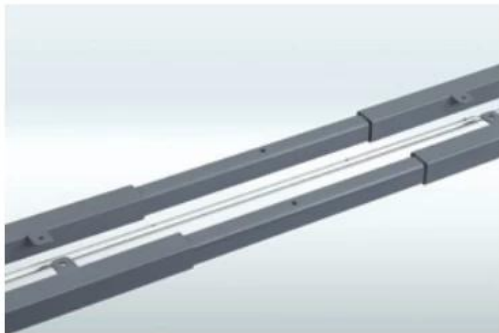


.....

□□□□□□ □□□□□□ □□□□□□:

S5 Crank Hand crank desk frame

Waltz professional For Health
Hand crank desk frame

Features

- 2 legs / Hand crank
- Colours can choose Black,White and silver gray
- Lifting range from 680mm-1160mm
- Frame adjust from 1100mm-1600mm
- Load capacity: 100kg / 220IBS
- Speed Max: 5mm per turn
- Feet length: 750mm /680mm

S5 Crank Series

Hand crank desk frame

Telescoping width: 1100-1600mm

Hand cranked control desk

Height range: 680-1160mm

For more information, please contact us at sales2@sheetmetal-fabrication.com