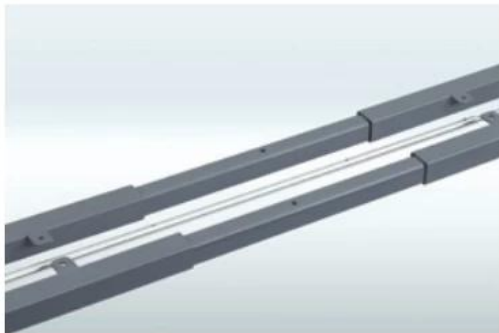

bureaux réglables pour debout et assis

Debout image de bureau:

S5 Crank
Hand crank desk frame

Waltz professional For Health
Hand crank desk frame

Features

- 2 legs / Hand crank
- Colours can choose Black,White and silver gray
- Lifting range from 680mm-1160mm
- Frame adjust from 1100mm-1600mm
- Load capacity: 100kg / 220IBS
- Speed Max: 5mm per turn
- Feet length: 750mm /680mm

S5 Crank Series

Hand crank desk frame

Telescoping width: 1100-1600mm

Hand cranked control desk

Height range: 680-1160mm

sentir S'il vous plaît à nous contacter: [Tina sales2@sheetmetal-fabrication.com](mailto:Tina_sales2@sheetmetal-fabrication.com)