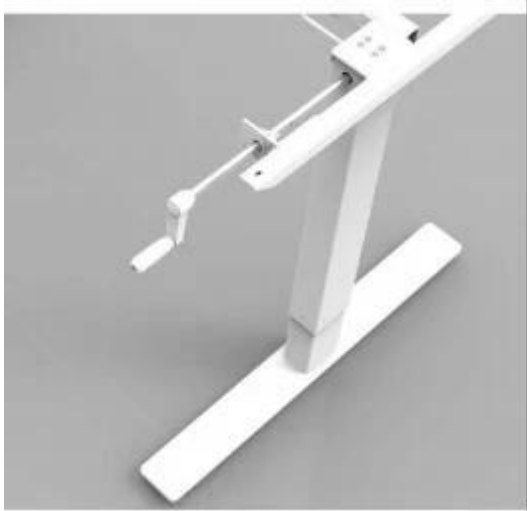

bureaux réglables pour debout et assis

Debout image de bureau:

S5 Crank
Hand crank desk frame

Waltz professional For Health
Hand crank desk frame

Features

- 2 legs / Hand crank
- Colours can choose Black,White and silver gray
- Lifting range from 680mm-1160mm
- Frame adjust from 1100mm-1600mm
- Load capacity: 100kg / 220IBS
- Speed Max: 5mm per turn
- Feet length: 750mm /680mm

S5 Crank Series

Hand crank desk frame

Telescoping width: 1100-1600mm

Hand cranked control desk

Height range: 680-1160mm

sentir S'il vous plaît à nous contacter: [Tina sales2@sheetmetal-fabrication.com](mailto:Tina_sales2@sheetmetal-fabrication.com)