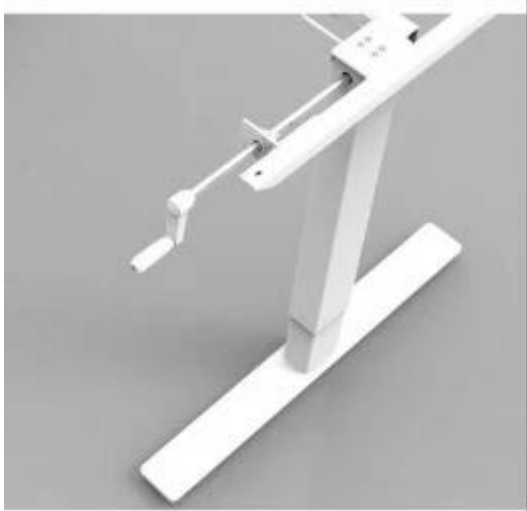

escritorios ajustables para pie y sentado

De pie deskimagen:

S5 Crank
Hand crank desk frame

Waltz professional For Health
Hand crank desk frame

Features

- 2 legs / Hand crank
- Colours can choose Black,White and silver gray
- Lifting range from 680mm-1160mm
- Frame adjust from 1100mm-1600mm
- Load capacity: 100kg / 220IBS
- Speed Max: 5mm per turn
- Feet length: 750mm /680mm

S5 Crank Series

Hand crank desk frame

Telescoping width: 1100-1600mm

Hand cranked control desk

Height range: 680-1160mm

Por favor no dude en contactar con nosotros: Tina sales2@sheetmetal-fabrication.com