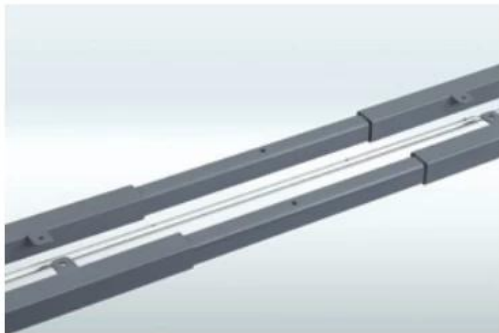

escritorios ajustables para pie y sentado

De pie deskimagen:

S5 Crank
Hand crank desk frame

Waltz professional For Health
Hand crank desk frame

Features

- 2 legs / Hand crank
- Colours can choose Black,White and silver gray
- Lifting range from 680mm-1160mm
- Frame adjust from 1100mm-1600mm
- Load capacity: 100kg / 220IBS
- Speed Max: 5mm per turn
- Feet length: 750mm /680mm

S5 Crank Series

Hand crank desk frame

Telescoping width: 1100-1600mm

Hand cranked control desk

Height range: 680-1160mm

Por favor no dude en contactar con nosotros: Tina sales2@sheetmetal-fabrication.com