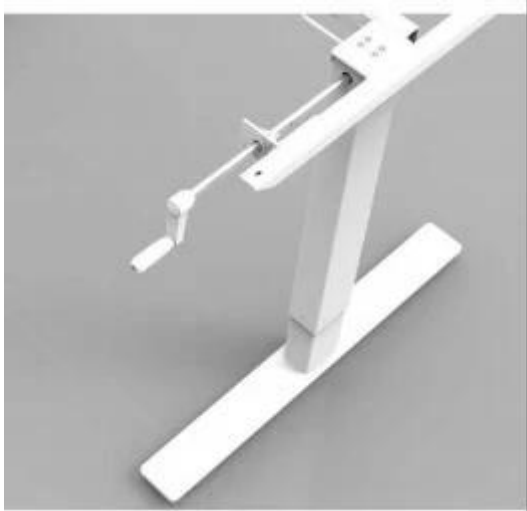

Verstellbare Tische für Stehen und Sitzen

Stehpult Bild:

S5 Crank

Hand crank desk frame

Waltz professional For Health
Hand crank desk frame

Features

- 2 legs / Hand crank
- Colours can choose Black, White and silver gray
- Lifting range from 680mm-1160mm
- Frame adjust from 1100mm-1600mm
- Load capacity: 100kg / 220IBS
- Speed Max: 5mm per turn
- Feet length: 750mm / 680mm

S5 Crank Series

Hand crank desk frame

Telescoping width: 1100-1600mm

Hand cranked control desk

Height range: 680-1160mm

Bitte zögern Sie nicht uns zu kontaktieren: [Tina sales2@sheetmetal-fabrication.com](mailto:Tina_sales2@sheetmetal-fabrication.com)