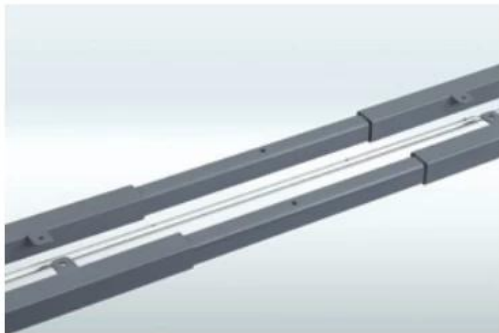

Verstellbare Tische für Stehen und Sitzen

Stehpult Bild:

S5 Crank

Hand crank desk frame

Waltz professional For Health
Hand crank desk frame

Features

- 2 legs / Hand crank
- Colours can choose Black, White and silver gray
- Lifting range from 680mm-1160mm
- Frame adjust from 1100mm-1600mm
- Load capacity: 100kg / 220IBS
- Speed Max: 5mm per turn
- Feet length: 750mm / 680mm

S5 Crank Series

Hand crank desk frame

Telescoping width: 1100-1600mm

Hand cranked control desk

Height range: 680-1160mm

Bitte zögern Sie nicht uns zu kontaktieren: [Tina sales2@sheetmetal-fabrication.com](mailto:Tina_sales2@sheetmetal-fabrication.com)