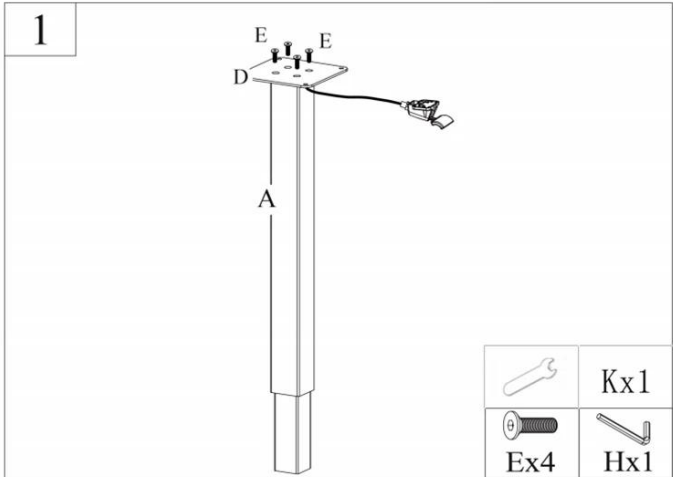

Portable Removable Adjustable Laptop Desk/Stand/Table adjustable laptop stand for bed

| | |
|-------------------|-------------------------------|
| Model Number | HDR-QD-MX260 |
| Frame Material | Cold Rolled Steel/Q235 |
| Height range | 750-1155mm |
| legs size | 700*460mm |
| Load capacity | 8kg |
| Frame Color | Black□white□gray |
| Base height | 80mm |
| Desktop material | MDF+PVC |
| Desktop size | 690*480*18mm |
| Desktop color | black□white□wood grain |
| Gross weight | 18KG |
| Packaging size | 800*540*135mm |
| Leg configuration | 2 universal locking PU pulley |

| | | | | | |
|-------------------------------------------------------------------------------------|-----|----------|-------------------------------------------------------------------------------------|-----|---------|
|  | Hx3 | |  | Kx1 | 10MM |
|  | Ex5 | M6x20mm |  | Fx5 | M6X16mm |
|  | Gx5 | M6x60mm |  | Hx1 | 4MM |
|  | Ix2 | M6x10 mm |  | Jx1 | 12MM |
|  | Lx2 | |  | Mx2 | |