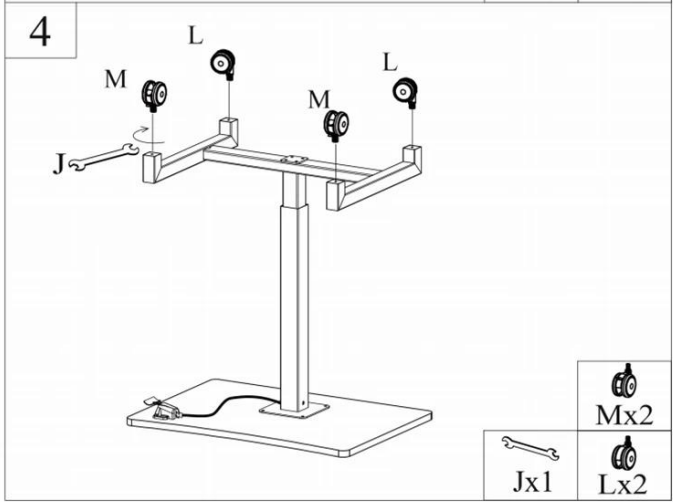

Portable Removable Adjustable Laptop Desk/Stand/Table adjustable laptop stand for bed

| | |
|-------------------|-------------------------------|
| Model Number | HDR-QD-MX260 |
| Frame Material | Cold Rolled Steel/Q235 |
| Height range | 750-1155mm |
| legs size | 700*460mm |
| Load capacity | 8kg |
| Frame Color | Black□white□gray |
| Base height | 80mm |
| Desktop material | MDF+PVC |
| Desktop size | 690*480*18mm |
| Desktop color | black□white□wood grain |
| Gross weight | 18KG |
| Packaging size | 800*540*135mm |
| Leg configuration | 2 universal locking PU pulley |

Operating Manual

Attention: it is recommended not to exceed a maximum of 8KG on desk top to allow for easy lifting.

Lift the paddle for lifting the table top.

Lift the paddle and press the table top for downward operation.

| | | | | | |
|-------------------------------------------------------------------------------------|-----|----------|-------------------------------------------------------------------------------------|-----|---------|
|  | Hx3 | |  | Kx1 | 10MM |
|  | Ex5 | M6x20mm |  | Fx5 | M6X16mm |
|  | Gx5 | M6x60mm |  | Hx1 | 4MM |
|  | Ix2 | M6x10 mm |  | Jx1 | 12MM |
|  | Lx2 | |  | Mx2 | |