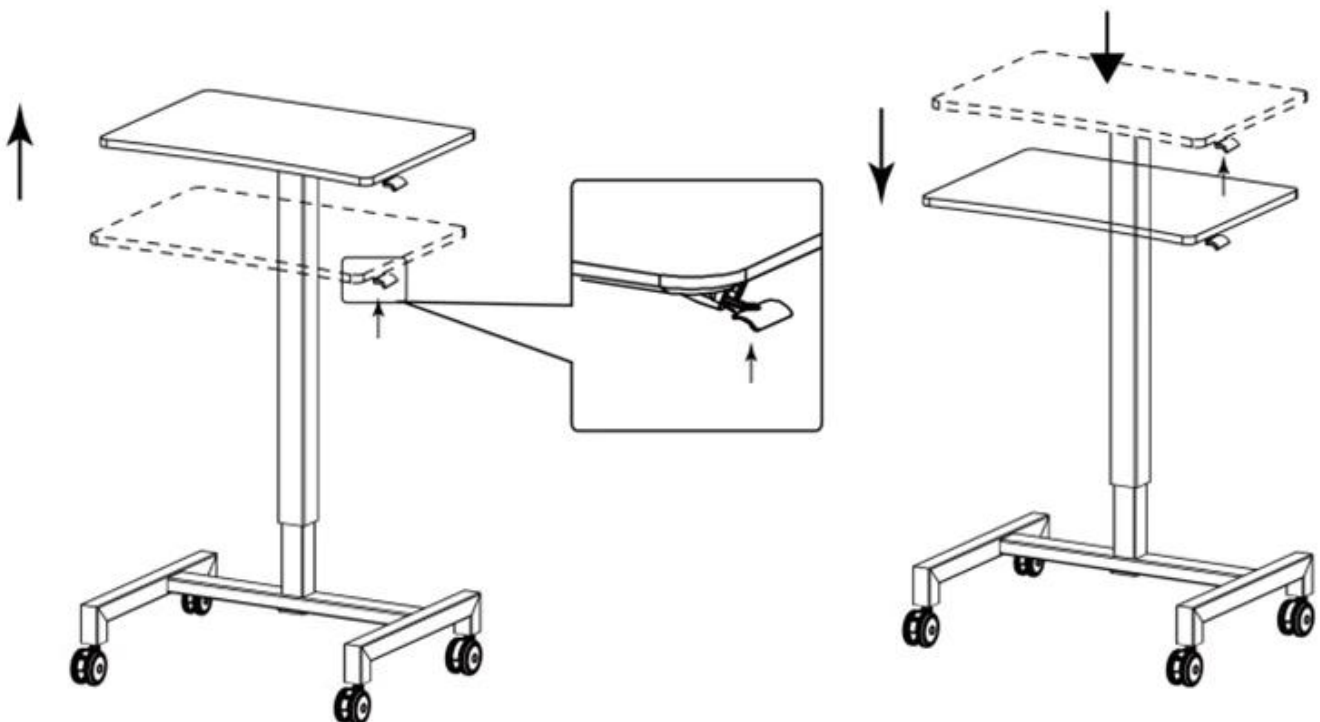

Portable Removable Adjustable Laptop Desk/Stand/Table adjustable laptop stand for bed

| | |
|-------------------|-------------------------------|
| Model Number | HDR-QD-MX260 |
| Frame Material | Cold Rolled Steel/Q235 |
| Height range | 750-1155mm |
| legs size | 700*460mm |
| Load capacity | 8kg |
| Frame Color | Black□white□gray |
| Base height | 80mm |
| Desktop material | MDF+PVC |
| Desktop size | 690*480*18mm |
| Desktop color | black□white□wood grain |
| Gross weight | 18KG |
| Packaging size | 800*540*135mm |
| Leg configuration | 2 universal locking PU pulley |

Operating Manual

Attention: it is recommended not to exceed a maximum of 8KG on desk top to allow for easy lifting.

Lift the paddle for lifting the table top.

Lift the paddle and press the table top for downward operation.