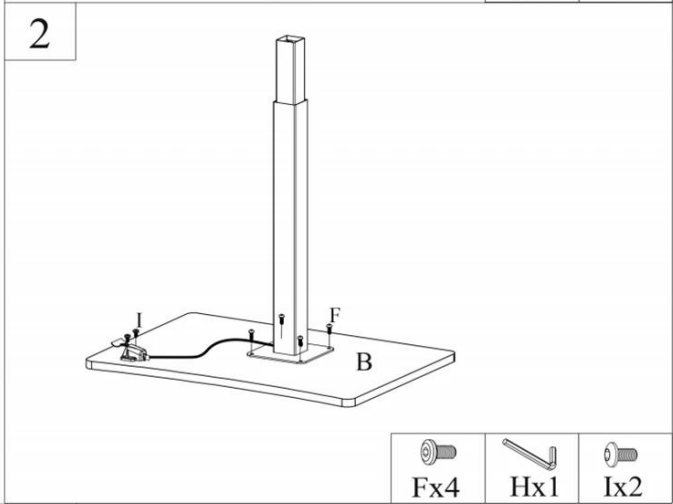

Portable Removable Adjustable Laptop Desk/Stand/Table adjustable laptop stand for bed

| | |
|-------------------|-------------------------------|
| Model Number | HDR-QD-MX260 |
| Frame Material | Cold Rolled Steel/Q235 |
| Height range | 750-1155mm |
| legs size | 700*460mm |
| Load capacity | 8kg |
| Frame Color | Black□white□gray |
| Base height | 80mm |
| Desktop material | MDF+PVC |
| Desktop size | 690*480*18mm |
| Desktop color | black□white□wood grain |
| Gross weight | 18KG |
| Packaging size | 800*540*135mm |
| Leg configuration | 2 universal locking PU pulley |

| | | | | | |
|-------------------------------------------------------------------------------------|-----|----------|-------------------------------------------------------------------------------------|-----|---------|
|  | Hx3 | |  | Kx1 | 10MM |
|  | Ex5 | M6x20mm |  | Fx5 | M6X16mm |
|  | Gx5 | M6x60mm |  | Hx1 | 4MM |
|  | Ix2 | M6x10 mm |  | Jx1 | 12MM |
|  | Lx2 | |  | Mx2 | |