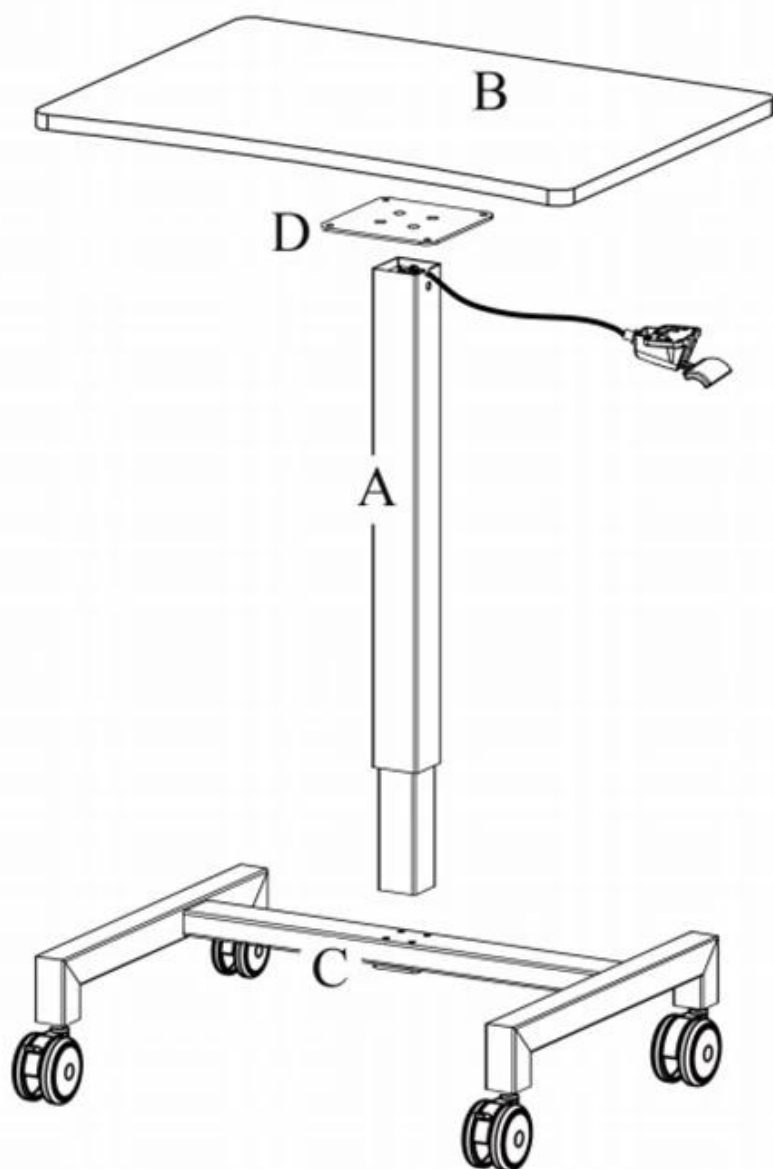

Portable Removable Adjustable Laptop Desk/Stand/Table adjustable laptop stand for bed

| | |
|-------------------|-------------------------------|
| Model Number | HDR-QD-MX260 |
| Frame Material | Cold Rolled Steel/Q235 |
| Height range | 750-1155mm |
| legs size | 700*460mm |
| Load capacity | 8kg |
| Frame Color | Black□white□gray |
| Base height | 80mm |
| Desktop material | MDF+PVC |
| Desktop size | 690*480*18mm |
| Desktop color | black□white□wood grain |
| Gross weight | 18KG |
| Packaging size | 800*540*135mm |
| Leg configuration | 2 universal locking PU pulley |

Operating Manual

Attention: it is recommended not to exceed a maximum of 8KG on desk top to allow for easy lifting.

Lift the paddle for lifting the table top.

Lift the paddle and press the table top for downward operation.