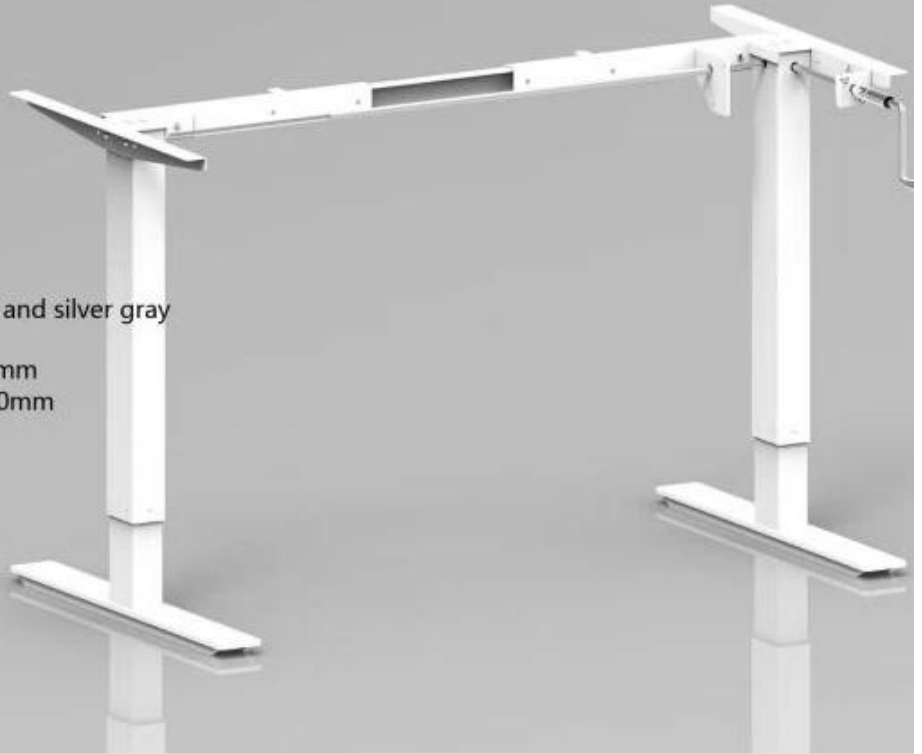

.....

.....

□□□□ □□□□□□ □□□:

S5 Crank Hand crank desk frame

Waltz professional For Health
Hand crank desk frame

Features

- 2 legs / Hand crank
- Colours can choose Black,White and silver gray
- Lifting range from 680mm-1160mm
- Frame adjust from 1100mm-1600mm
- Load capacity: 100kg / 220IBS
- Speed Max: 5mm per turn
- Feet length: 750mm /680mm

S5 Crank Series

Hand crank desk frame

Telescoping width: 1100-1600mm

Hand cranked control desk

Height range: 680-1160mm

sales2@sheetmetal-fabrication.com لا تتردد في الاتصال بنا: تينا