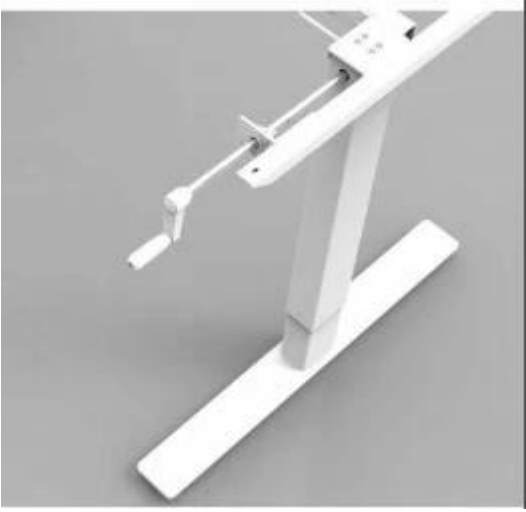

.....

.....

□□□□ □□□□□□ □□□:

S5 Crank Hand crank desk frame

Waltz professional For Health
Hand crank desk frame

Features

- 2 legs / Hand crank
- Colours can choose Black,White and silver gray
- Lifting range from 680mm-1160mm
- Frame adjust from 1100mm-1600mm
- Load capacity: 100kg / 220IBS
- Speed Max: 5mm per turn
- Feet length: 750mm /680mm

S5 Crank Series

Hand crank desk frame

Telescoping width: 1100-1600mm

Hand cranked control desk

Height range: 680-1160mm

sales2@sheetmetal-fabrication.com لا تتردد في الاتصال بنا: تينا