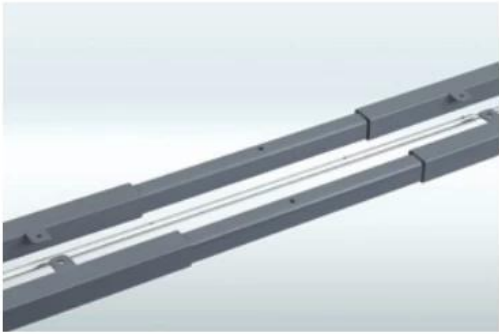

Telescoping width: 1100-1600mm